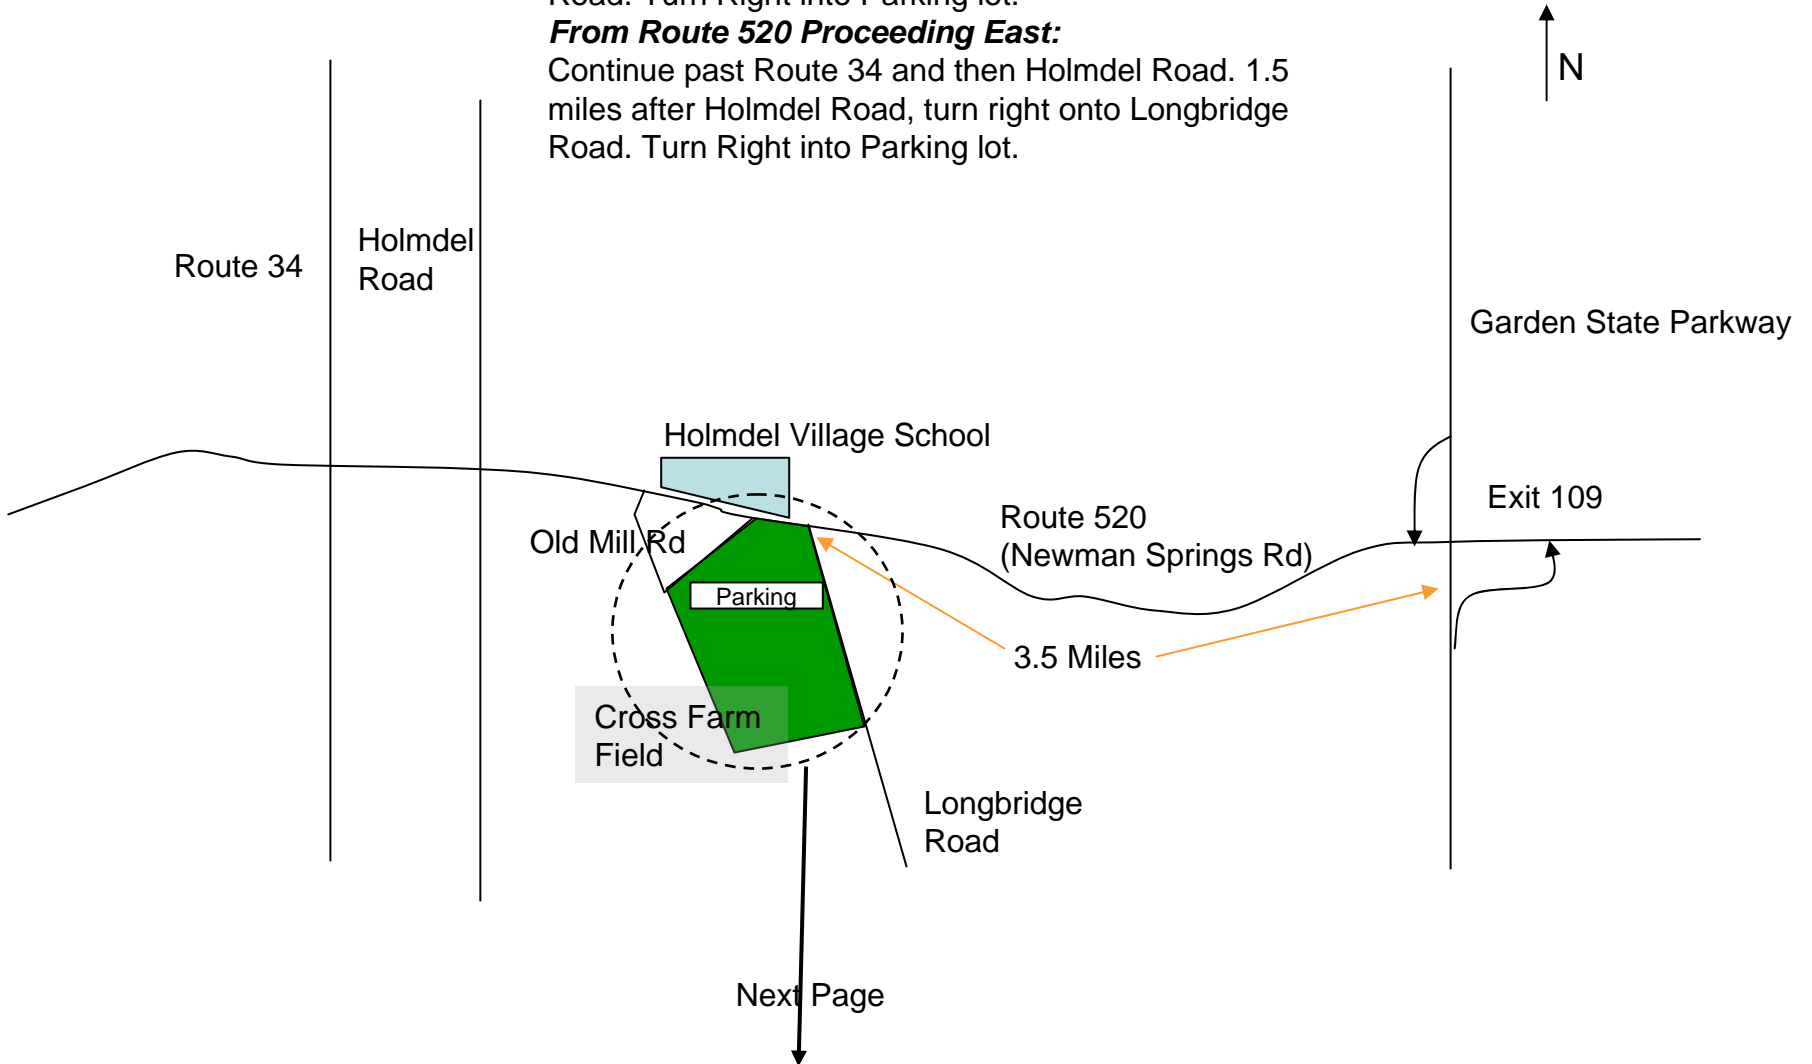

Directions to Cross Farm Field

From Garden State Parkway:

Take Garden State Parkway to exit 109, Route 520 West. Proceed west 3.5 miles. Turn left onto Longbridge Road. Turn Right into Parking lot.

From Route 520 Proceeding East:

Continue past Route 34 and then Holmdel Road. 1.5 miles after Holmdel Road, turn right onto Longbridge Road. Turn Right into Parking lot.

Cross Farm Field Layout